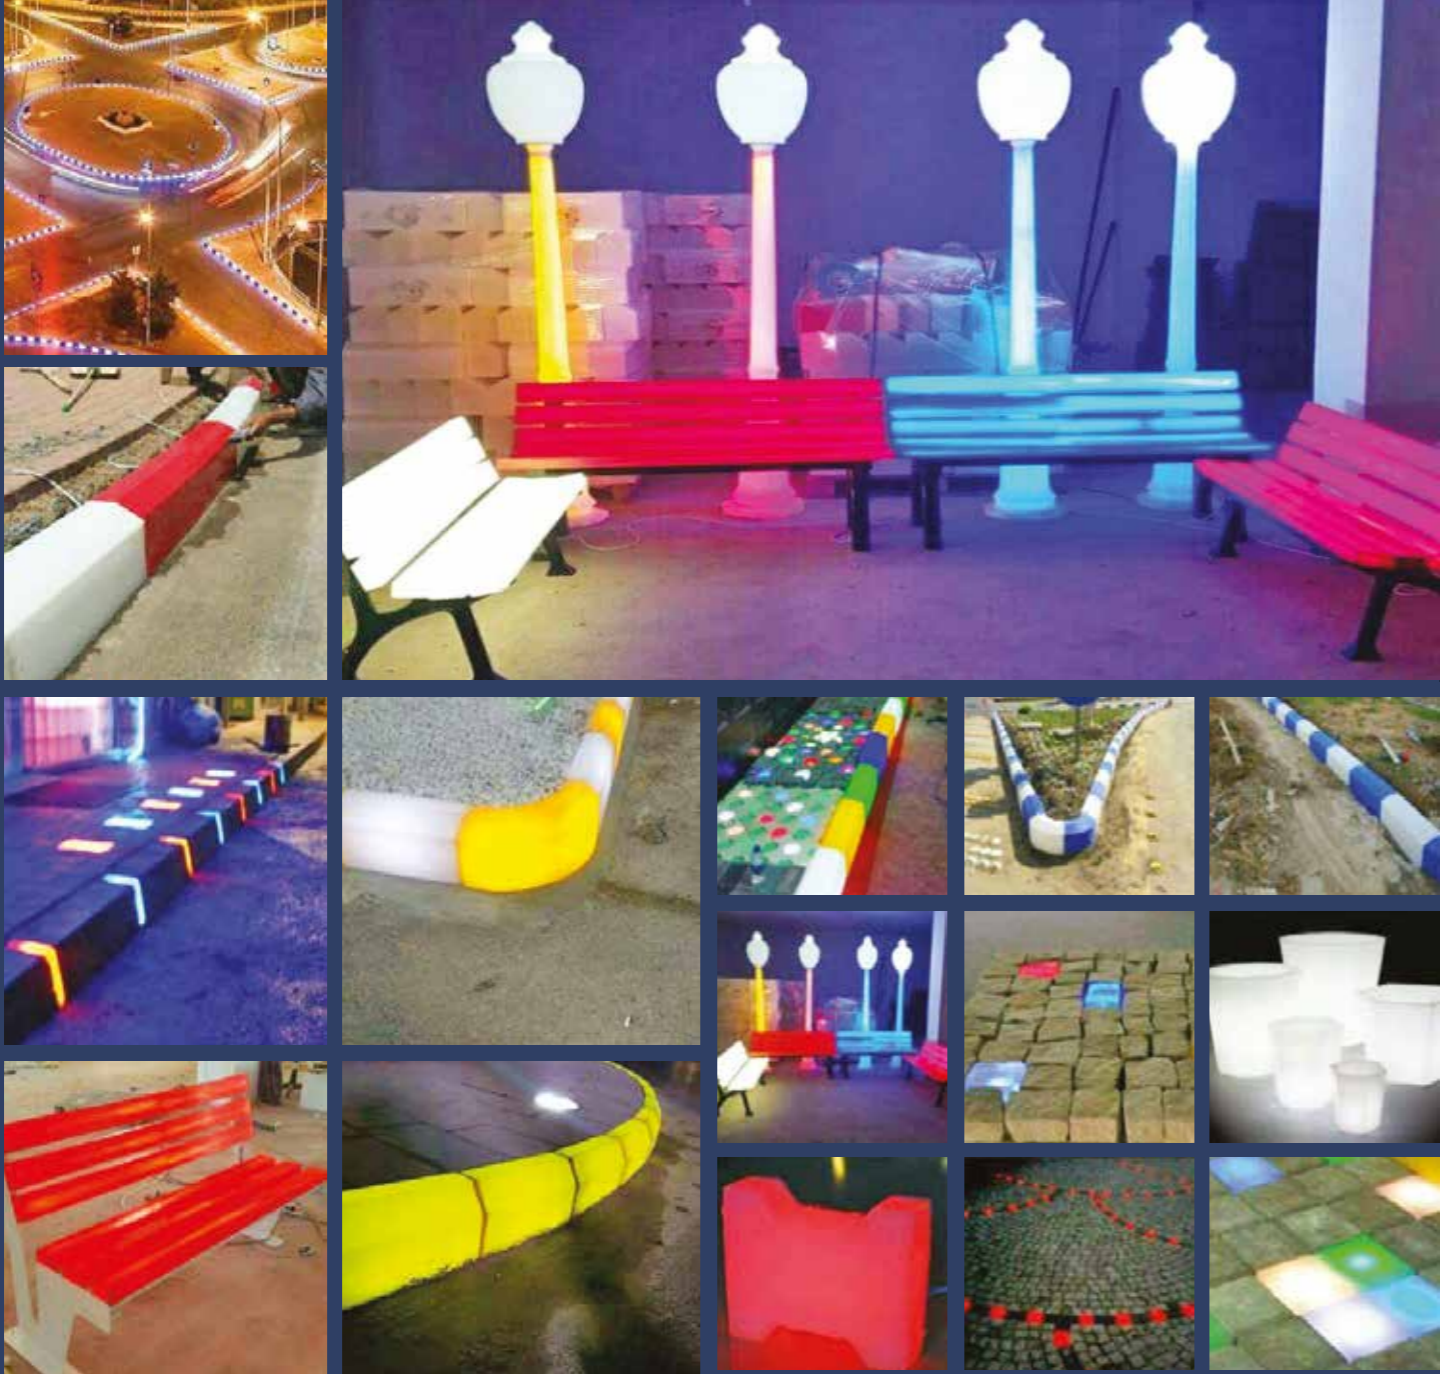

Işıklı Bordür Işıklı Bank ve Dubalar

Yıllar itibariyle yapmış olduğumuz düzgün ve kaliteli çalışmalarımızla bizde varız dediğimiz trafik sektöründe ismimizi sayılı trafik şirketlerinin ilk sıralarına taşımayı başardık. Anka Trafik'te hep daha fazlasını bulacaksınız. Ürünlerimiz Avrupa Standartlarında olup ister belediye ister yönetim olun değişik ürünlerimizle tanışın.